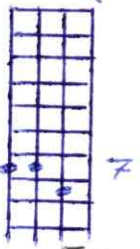

PJ + DAVE

MANDOLIN (SOFT PICK)

GR

Dm

E7

MY SPECIAL ANGLE

By: Bobby Helms Key of "C"

C Am Dm G

Angle, angel, Whoa-oh-oh-oh, Whoa

C Am Dm G

Angle, angel, Whoa-oh-oh-oh, Whoa

C Am Em F G C Am

You are my special angel. Sent from up above

F G C Em Am D7 G

The Lord smiled down on me and sent an angel to love